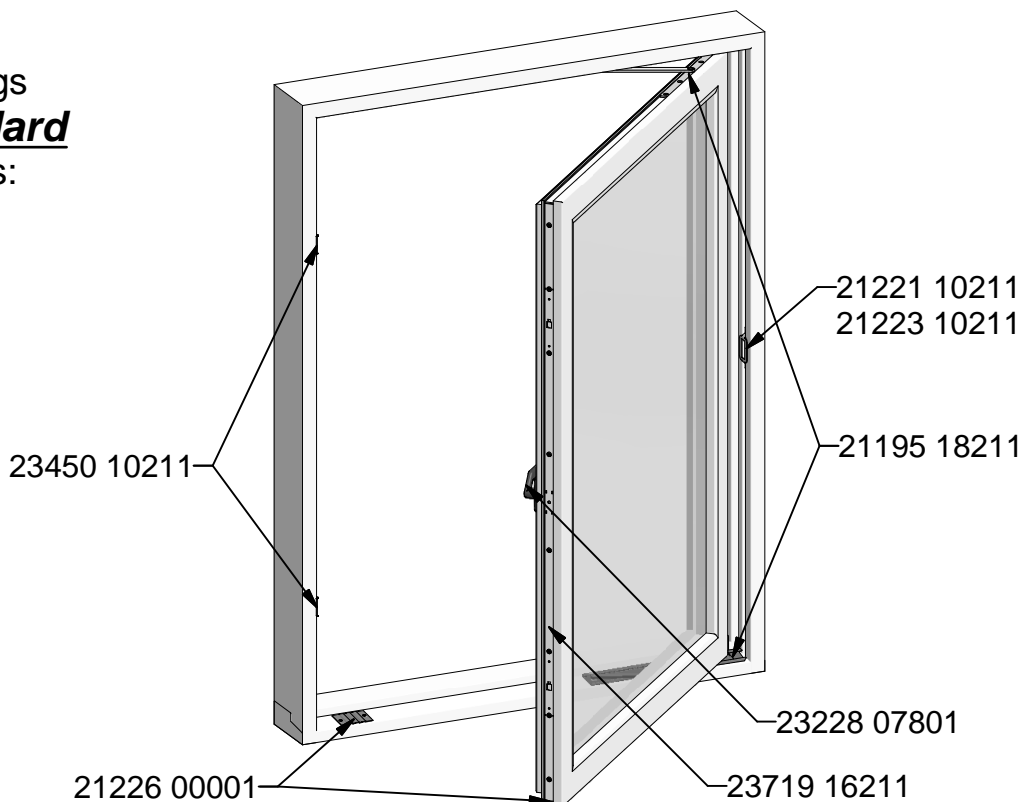

Side Swing Window

Outer dimensions (H x W): 1200 x 900 mm
Sash, outer dimensions (H x B): 1136 x 836 mm

IPA FITTINGS

Proposed IPA fittings provided for **standard** side swing windows:

1 x 21195 18211
1 x 21221 10211
1 x 21223 10211
1 x 23719 16211
2 x 23450 10211
1 x 23228 07801
1 x 21226 00001

Side Swing Window **SECURED BY DESIGN**

IPA FITTINGS

Proposed **extra** IPA fittings provided for standard side swing windows for SbD testing:

2 x 21222 00001
1 x 23780 00211
3 x 23230 90561
1 x 303Ø486
1 x 303Ø487
1 x 23340 90561