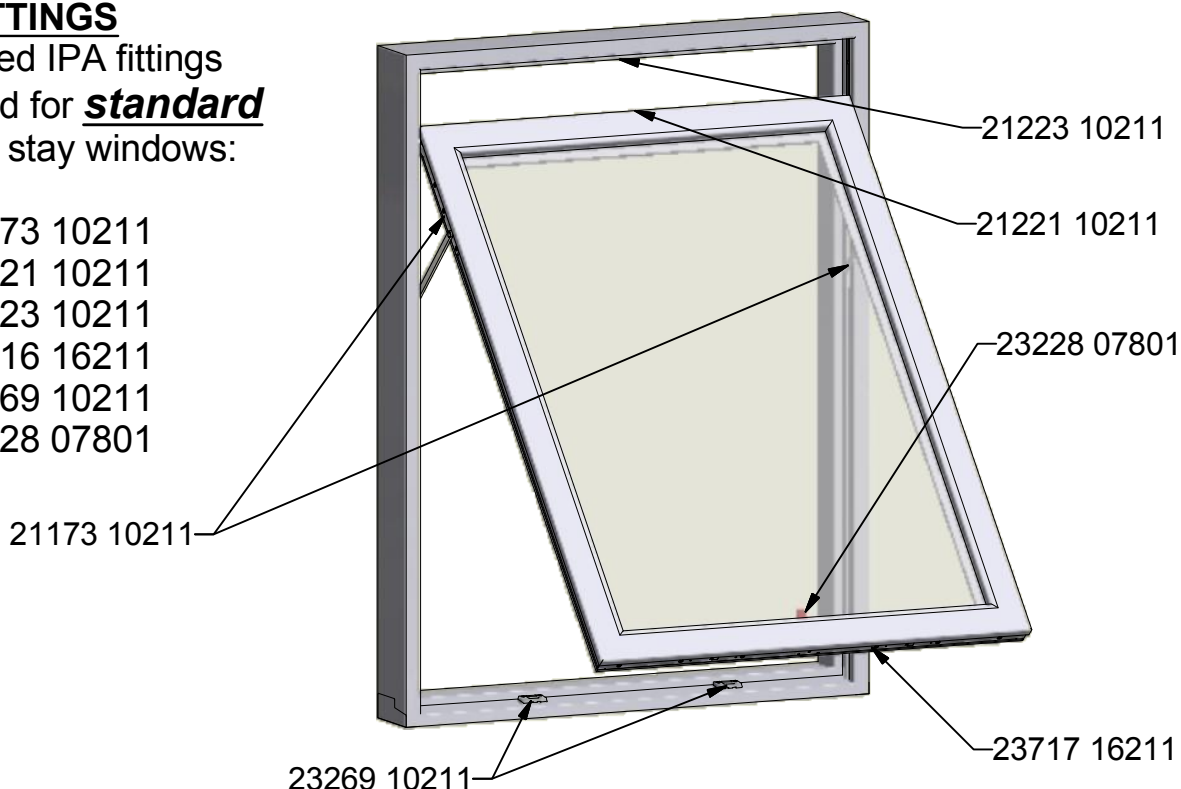

Canopy Stay Window

Outer dimensions (H x W): 1200 x 900 mm
Sash, outer dimensions (H x B): 1136 x 836 mm

IPA FITTINGS

Proposed IPA fittings provided for **standard** canopy stay windows:

- 1 x 21173 10211
- 1 x 21221 10211
- 1 x 21223 10211
- 1 x 23716 16211
- 2 x 23269 10211
- 1 x 23228 07801

Canopy Stay Window **SECURED BY DESIGN**

IPA FITTINGS

Proposed **extra** IPA fittings provided for standard canopy stay windows for SbD testing:

- 2 x 21222 00001
- 2 x 23230 00001
- 1 x 23780 00211
- 2 x 303Ø485