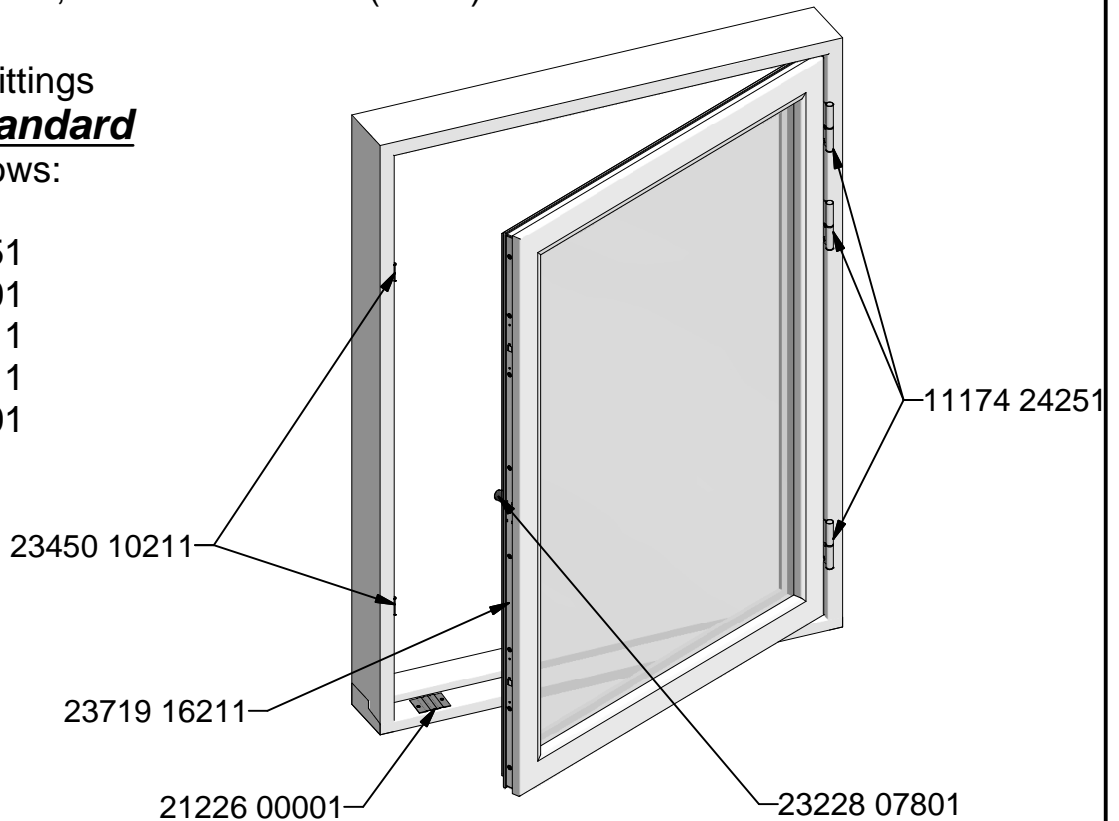

Sidehung Window

Outer dimensions (H x W): 1200 x 900 mm
Sash, outer dimensions (H x B): 1136 x 836 mm

IPA FITTINGS

Proposed IPA fittings provided for **standard** sidehung windows:

3 x 11174 24251
1 x 21226 00001
1 x 23719 16211
2 x 23450 10211
1 x 23228 07801

Sidehung Window **SECURED BY DESIGN**

IPA FITTINGS

Proposed **extra** IPA fittings provided for standard sidehung windows for SbD testing:

3 x 21222 00001
1 x 23780 00211
3 x 23230 90561
1 x 303Ø486
1 x 303Ø487
1 x 23340 90561