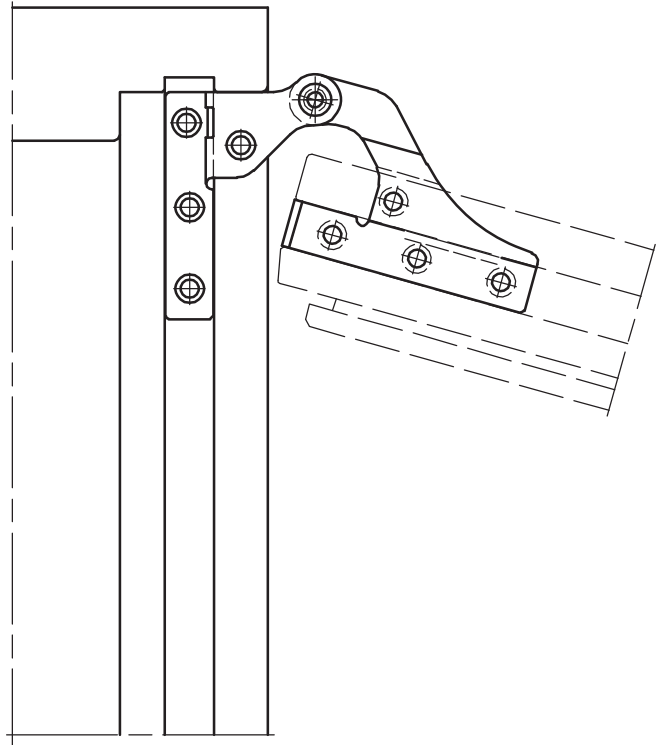

# FITTING INSTRUCTIONS

## DOOR HINGE FOR TOP MOUNTING IPA NO.s 61507-08

FIG. 1

FIG. 2

IPA NO. 61507 IS TO BE USED TOGETHER WITH IPA NO. 61597  
IPA NO. 61508 IS TO BE USED TOGETHER WITH IPA NO. 61598

IPA NO. 61507-08 IS MOUNTED ON HINGE SIDE ON TOP SASH AND TOP FRAME  
AS SHOWN ON FIG. 1 AND FIG. 2