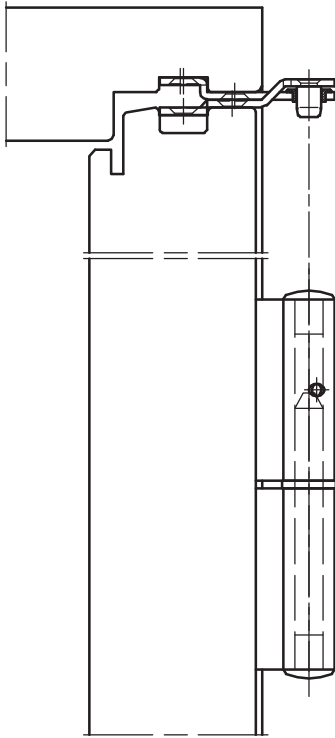

## DOOR HINGE FOR TOP MOUNTING IPA NO.s 61507-08

FIG. 1

FIG. 2

IPA NO. 61507 IS TO BE USED TOGETHER WITH IPA NO. 61597  
IPA NO. 61508 IS TO BE USED TOGETHER WITH IPA NO. 61598

IPA NO. 61507-08 IS MOUNTED ON HINGE SIDE ON TOP SASH AND TOP FRAME  
AS SHOWN ON FIG. 1 AND FIG. 2